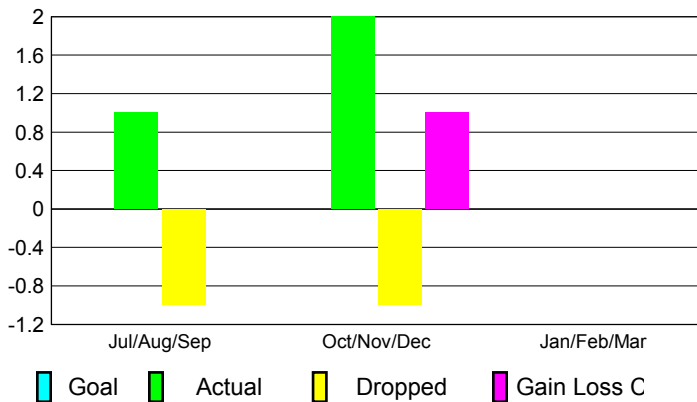

2012-2013 GMT Reports for District (or Undistricted) **District 310 A2**

GMT: SOMSAKDI LOVISUTH

Location: THAILAND

GMT CA: 5

CLUBS

Club Results
2012-2013

Clubs
2011-2012

Month	New Club Goal	Actual New Clubs	Actual Dropped Clubs	Gain/Loss of Clubs	Gain/Loss of Clubs
Jul/Aug/Sep		1	-1	0	0
Oct/Nov/Dec		2	-1	1	2
Jan/Feb/Mar					0
Totals		3	-2	1	2

Club Results 2012-2013

Goal, New, Dropped, Gain/Loss

Comparison of Club Gain/Loss

Current Year Compared to the Previous Year

YTD Status Quo Clubs 2012-2013

Status Quo Clubs Compared to Status Quo Members

MEMBERSHIP