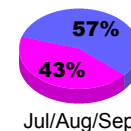

Membership Results
2012-2013

Membership
2011-2012

Month	Net Memb Goal	Actual New Memb	Actual Dropped Memb	Gain/Loss of Memb	Gain/Loss of Memb
Jul/Aug/Sep		67	-46	21	-18
Oct/Nov/Dec		147	-31	116	55
Jan/Feb/Mar					22
Totals		214	-77	137	59

Membership Results 2012-2013

Goal, New, Dropped, Gain/Loss

Comparison of Membership Gain/Loss

Current Year Compared to the Previous Year

Gender Comparison 2012-2013

Jan/Feb/Mar

Male

Female