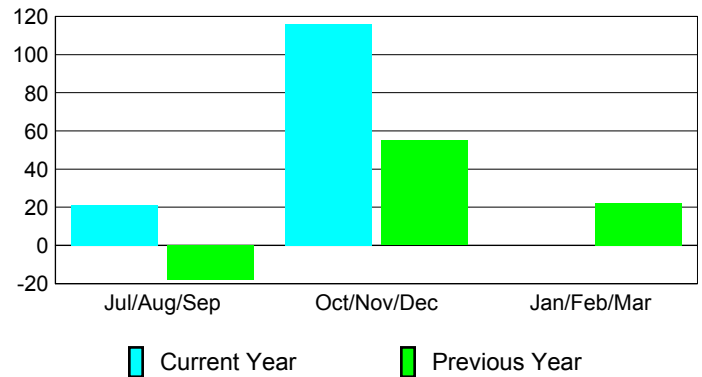

Membership Results
2012-2013

Membership
2011-2012

Month	Net Memb Goal	Actual New Memb	Actual Dropped Memb	Gain/Loss of Memb	Gain/Loss of Memb
Jul/Aug/Sep		67	-46	21	-18
Oct/Nov/Dec		147	-31	116	55
Jan/Feb/Mar					22
Totals		214	-77	137	59

Membership Results 2012-2013

Goal, New, Dropped, Gain/Loss

Comparison of Membership Gain/Loss

Current Year Compared to the Previous Year

Gender Comparison 2012-2013

Jan/Feb/Mar

Male

Female