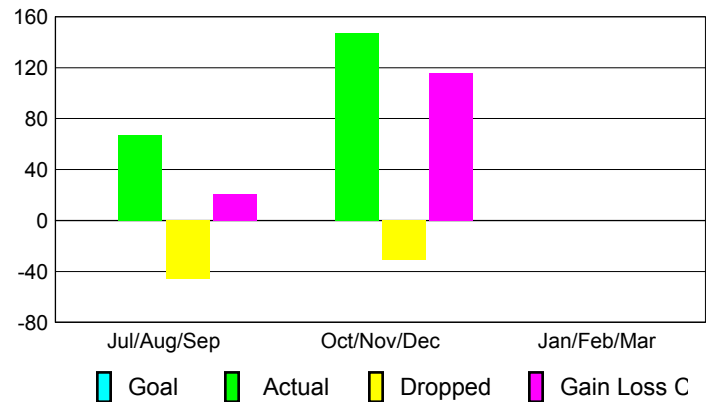

Membership Results 2012-2013

Goal, New, Dropped, Gain/Loss

Comparison of Membership Gain/Loss

Current Year Compared to the Previous Year