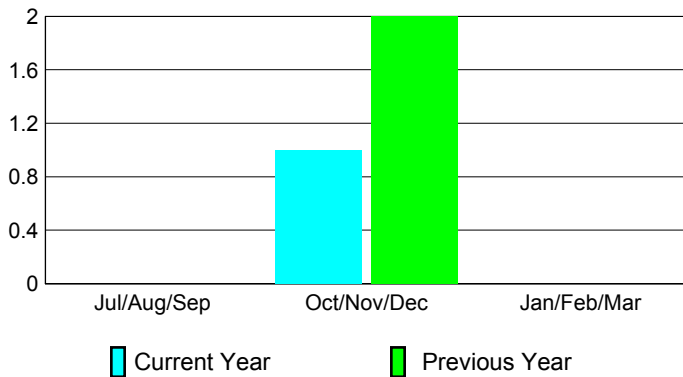

2012-2013 GMT Reports for District (or Undistricted) **District 310 A2**

GMT: SOMSAKDI LOVISUTH

Location: THAILAND

GMT CA: 5

CLUBS

Club Results
2012-2013

Clubs
2011-2012

Month	New Club Goal	Actual New Clubs	Actual Dropped Clubs	Gain/Loss of Clubs	Gain/Loss of Clubs
Jul/Aug/Sep		1	-1	0	0
Oct/Nov/Dec		2	-1	1	2
Jan/Feb/Mar					0
Totals		3	-2	1	2

Club Results 2012-2013

Goal, New, Dropped, Gain/Loss

Comparison of Club Gain/Loss

Current Year Compared to the Previous Year

YTD Status Quo Clubs 2012-2013

Status Quo Clubs Compared to Status Quo Members

MEMBERSHIP